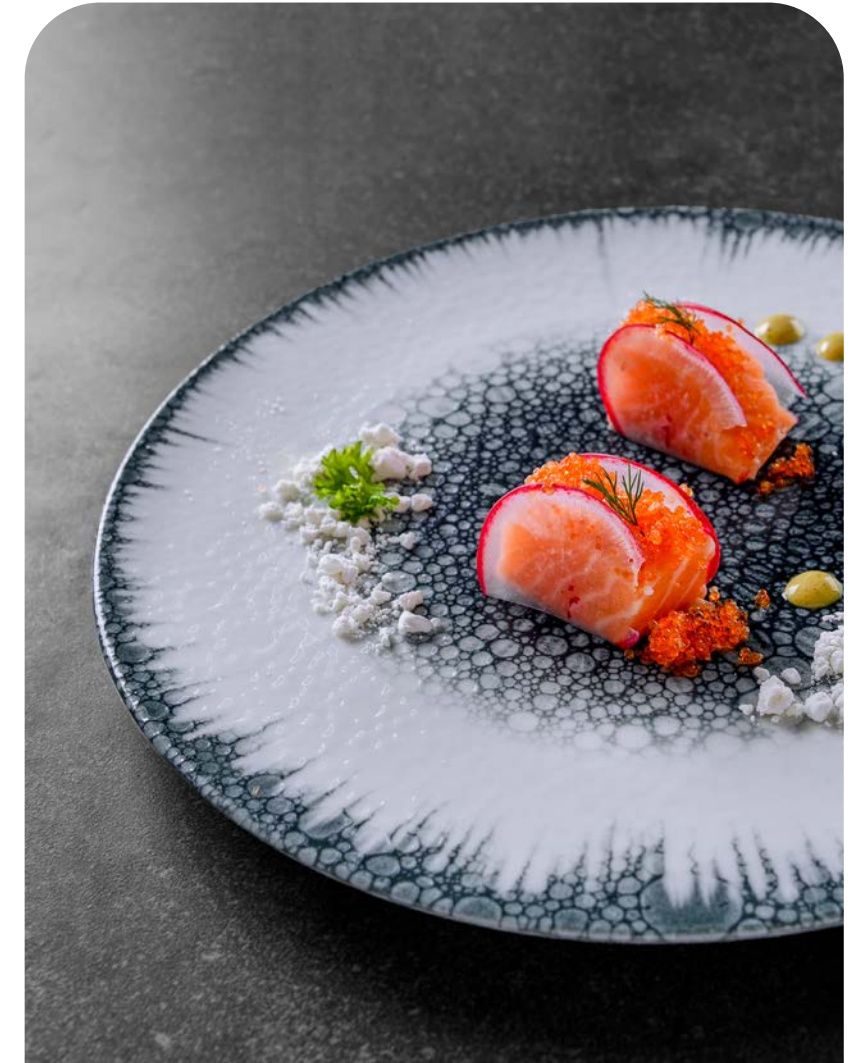

ANTARES

EO FLAT PLATE

<i>Item Code</i>	<i>cm</i>	<i>pcs/box</i>
GBSEO19DUR14711	19	12
GBSEO21DUR14711	21	12
GBSEO25DUR14711	25	12
GBSEO27DUR14711	27	6

PASTA PLATE

<i>Item Code</i>	<i>cm</i>	<i>pcs/box</i>
GBSRN26CKR14711	26	6
GBSRN30CKR14711	30	6

DEEP PLATE

<i>Item Code</i>	<i>cm</i>	<i>pcs/box</i>
GBSEO20CKR14711	20	12

EO OVAL PLATE

<i>Item Code</i>	<i>cm</i>	<i>pcs/box</i>
GBSEO15KYR14711	15X9	12
GBSEO19KYR14711	19X11	12
GBSEO24KYR14711	24X14	12
GBSEO29KYR14711	29X17	6

Feel the dance of blue tones and the freshness of sea foam in the Antares collection. Each piece adds elegance to your tables with the harmonious dance of square, round and asymmetrical forms. Professionals crown their presentations with Antares.

ANTARES