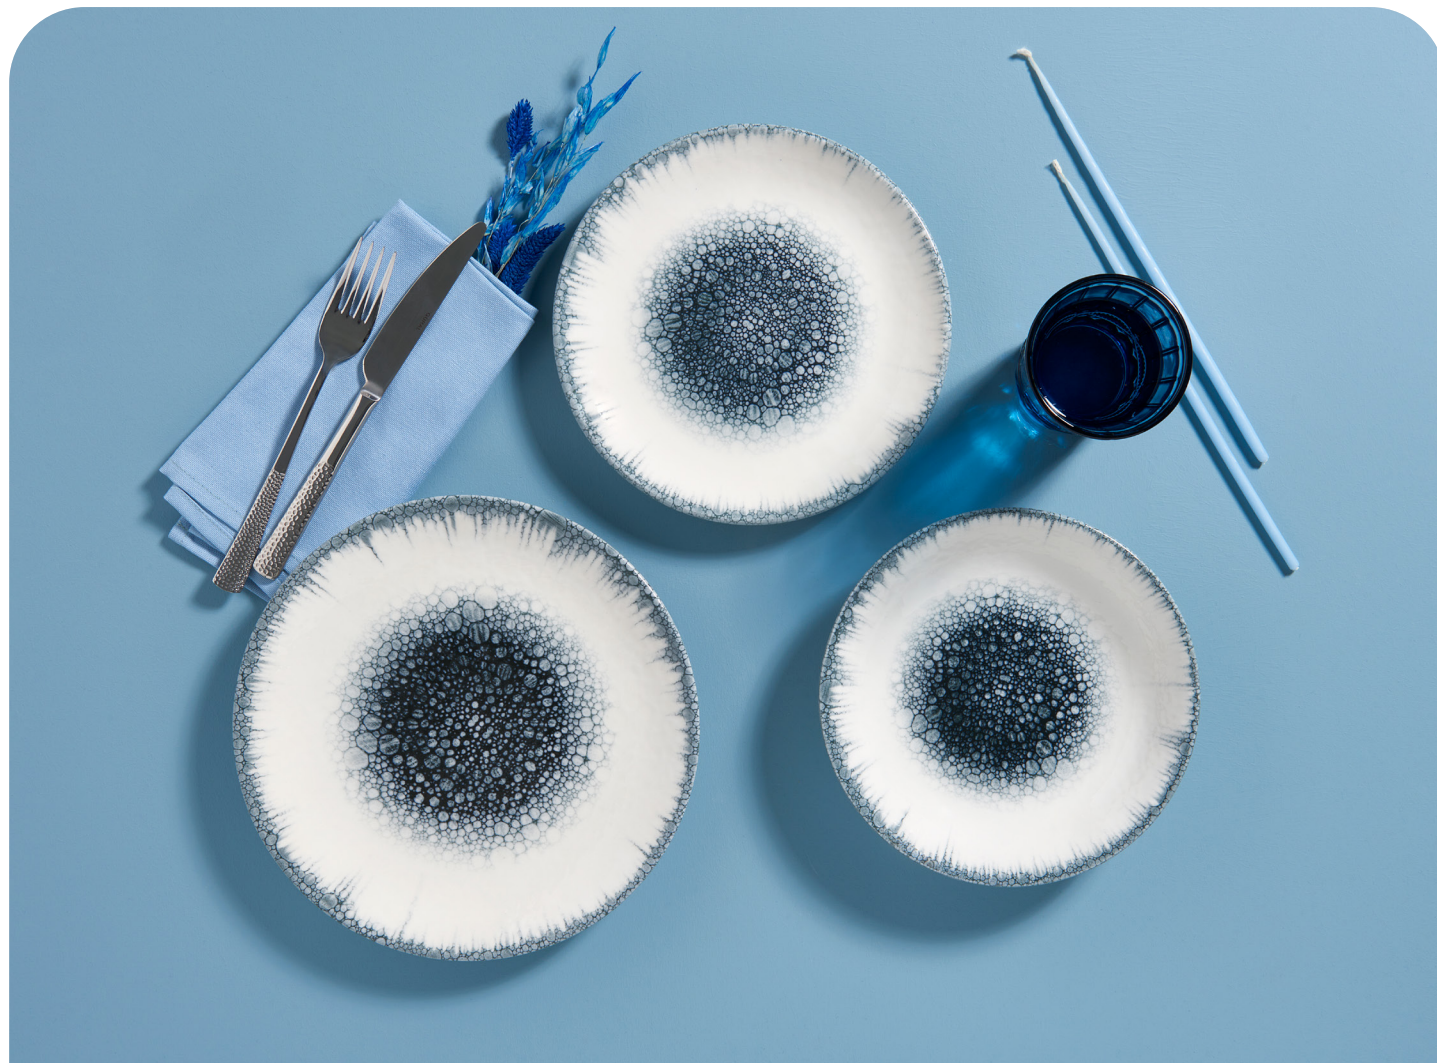

ANTARES

EO FLAT PLATE

<i>Item Code</i>	<i>cm</i>	<i>pcs/box</i>
GBSEO19DUR14711	19	12
GBSEO21DUR14711	21	12
GBSEO25DUR14711	25	12
GBSEO27DUR14711	27	6

PASTA PLATE

<i>Item Code</i>	<i>cm</i>	<i>pcs/box</i>
GBSRN26CKR14711	26	6
GBSRN30CKR14711	30	6

DEEP PLATE

<i>Item Code</i>	<i>cm</i>	<i>pcs/box</i>
GBSEO20CKR14711	20	12

EO OVAL PLATE

<i>Item Code</i>	<i>cm</i>	<i>pcs/box</i>
GBSEO15KYR14711	15X9	12
GBSEO19KYR14711	19X11	12
GBSEO24KYR14711	24X14	12
GBSEO29KYR14711	29X17	6

Feel the dance of blue tones and the freshness of sea foam in the Antares collection. Each piece adds elegance to your tables with the harmonious dance of square, round and asymmetrical forms. Professionals crown their presentations with Antares.